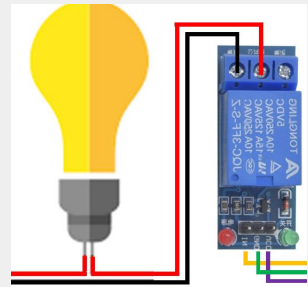

WIFI MODE
STATION

LOCAL

192.168.0.11

Topologia Infraestruturada com ambiente de Nuvem

WIFI MODE
STATION

CLOUD

146.164.34.35

192.168.0.1

192.168.0.11

177.12.41.163

WIFI MODE STATION + AP

Topologia Híbrida (Station + SoftAP)

WIFI MODE
STATION + AP

CLOUD

10.0.0.11

192.168.0.11