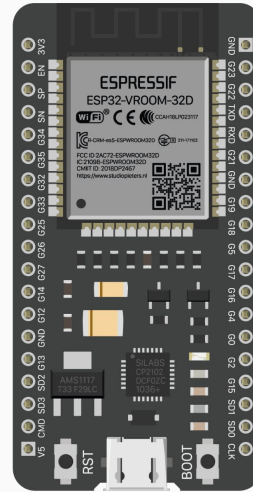

 **INSTITUTO FEDERAL**
Rio de Janeiro
Campus
Niterói

Professor: Luiz Felipe Oliveira

Topologias IoT

WIFI MODE
STATION

WIFI
MODE AP

WIFI MODE
NULL

WIFI MODE
AP
STATION

WIFI MODE AP

WIFI MODE
STATION

LOCAL

192.168.0.11

Topologia Infraestruturada com ambiente de Nuvem

WIFI MODE
STATION

CLOUD

146.164.34.35

192.168.0.1

192.168.0.11

177.12.41.163

WIFI MODE STATION + AP

Topologia Híbrida (Station + SoftAP)

WIFI MODE
STATION + AP

CLOUD

10.0.0.11

192.168.0.11