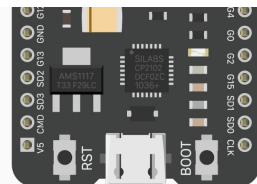

 **INSTITUTO FEDERAL**
Rio de Janeiro
Campus
Niterói

Professor: Luiz Felipe Oliveira

Topologias IoT

WIFI MODE
STATION

WIFI
MODE AP

WIFI MODE
NULL

WIFI MODE
AP
STATION

WIFI MODE AP

WIFI MODE
STATION

LOCAL

192.168.0.11

Topologia Infraestruturada com ambiente de Nuvem

WIFI MODE
STATION

CLOUD

146.164.34.35

192.168.0.1