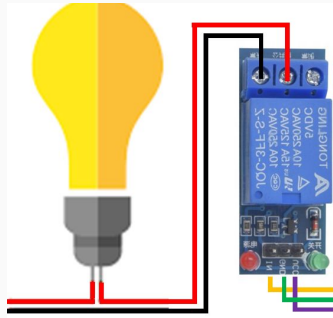

 **INSTITUTO FEDERAL**
Rio de Janeiro
Campus
Niterói

Professor: Luiz Felipe Oliveira

Topologias IoT

WIFI MODE
STATION

WIFI
MODE AP

WIFI MODE
NULL

WIFI MODE
AP
STATION

WIFI MODE AP

WIFI MODE
STATION

LOCAL

192.168.0.11

Topologia Infraestruturada com ambiente de Nuvem

WIFI MODE
STATION

CLOUD

146.164.34.35

192.168.0.1