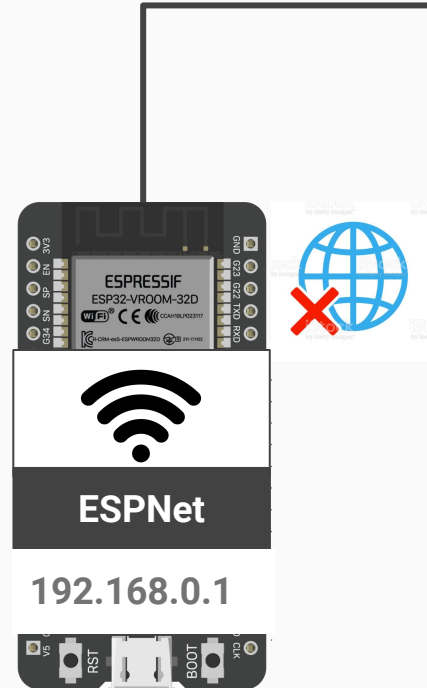

 **INSTITUTO FEDERAL**
Rio de Janeiro
Campus
Niterói

Professor: Luiz Felipe Oliveira

Topologias IoT

WIFI MODE
STATION

WIFI
MODE AP

WIFI MODE
NULL

WIFI MODE
AP
STATION

WIFI MODE AP

WIFI MODE
STATION

LOCAL

192.168.0.11

Topologia Infraestruturada com ambiente de Nuvem

WIFI MODE
STATION

CLOUD

146.164.34.35

192.168.0.1

192.168.0.11

177.12.41.163

WIFI MODE STATION + AP

Topologia Híbrida (Station + SoftAP)

WIFI MODE
STATION + AP

CLOUD

10.0.0.11

192.168.0.11