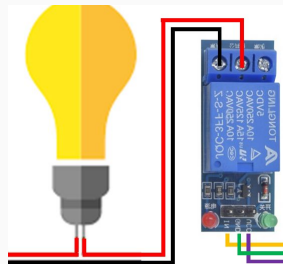

 **INSTITUTO FEDERAL**
Rio de Janeiro
Campus
Niterói

Professor: Luiz Felipe Oliveira

Topologias IoT

WIFI MODE
STATION

WIFI
MODE AP

WIFI MODE
NULL

WIFI MODE
AP
STATION

WIFI MODE AP

WIFI MODE
STATION

LOCAL

192.168.0.11

Topologia Infraestruturada com ambiente de Nuvem

WIFI MODE
STATION

CLOUD

146.164.34.35

192.168.0.1