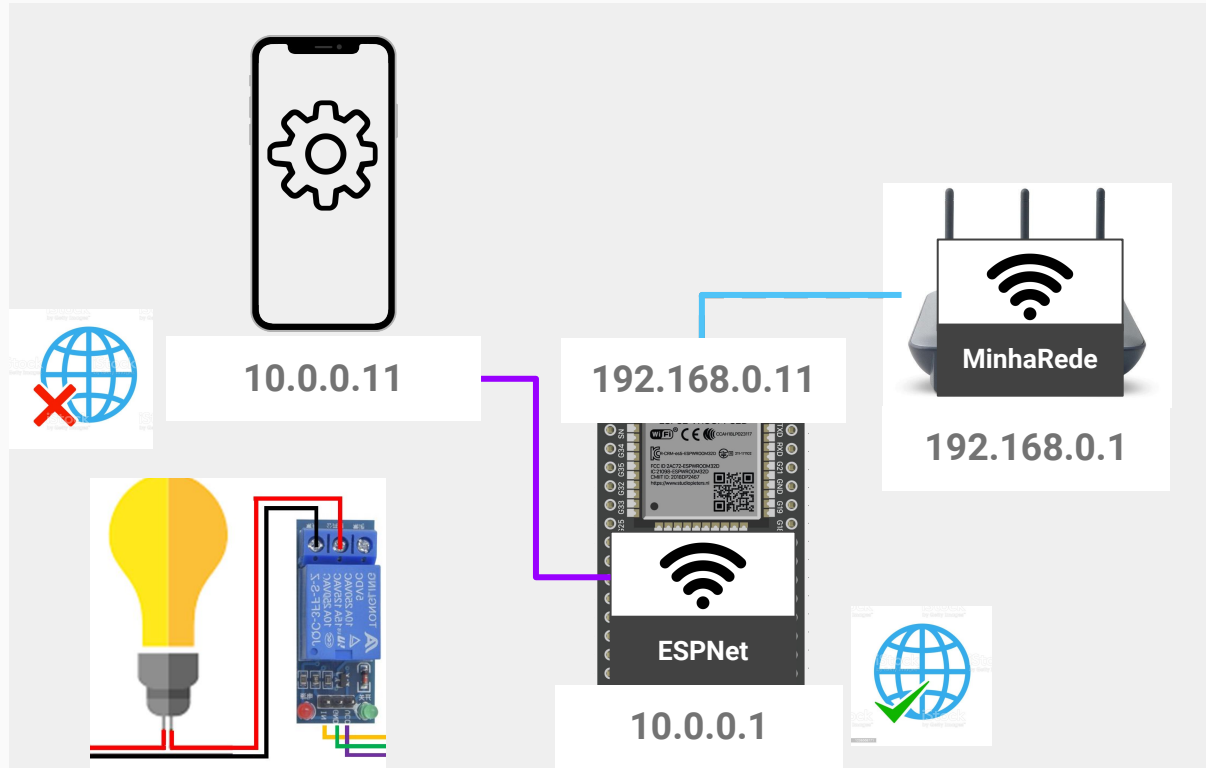

 **INSTITUTO FEDERAL**
Rio de Janeiro
Campus
Niterói

Professor: Luiz Felipe Oliveira

Topologias IoT

WIFI MODE
STATION

WIFI
MODE AP

WIFI MODE
NULL

WIFI MODE
AP
STATION

WIFI MODE AP

WIFI MODE
STATION

LOCAL

192.168.0.11

Topologia Infraestruturada com ambiente de Nuvem

WIFI MODE
STATION

CLOUD

146.164.34.35

192.168.0.1

192.168.0.11

177.12.41.163

WIFI MODE STATION + AP

Topologia Híbrida (Station + SoftAP)

WIFI MODE
STATION + AP

CLOUD

10.0.0.11

192.168.0.11

192.168.0.1

146.164.34.35

10.0.0.1

177.12.41.163

ARDUINO

 **INSTITUTO FEDERAL**
Rio de Janeiro
Campus
Niterói

Professor: Luiz Felipe Oliveira

Dúvidas?